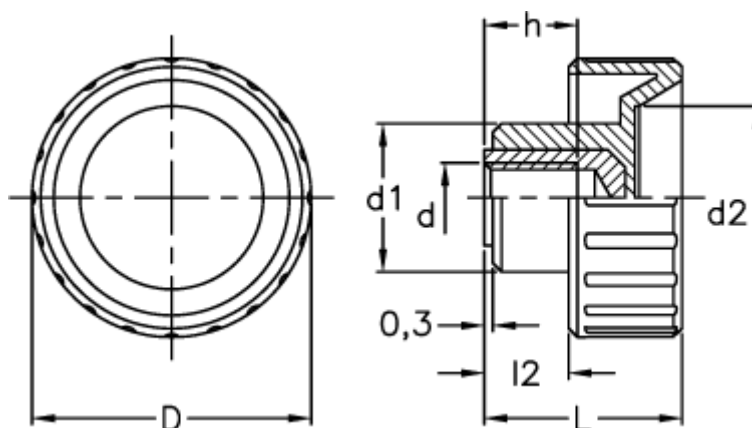

Data Sheet

Article number: 2302006621
Description: E+G Fluted grip knob
BT.25 B-M6

Measures

d	= 25
d1	= 16
d2	= 15
d 6H	= M6
h	= 8
L	= 19.0
l2	= 8.0